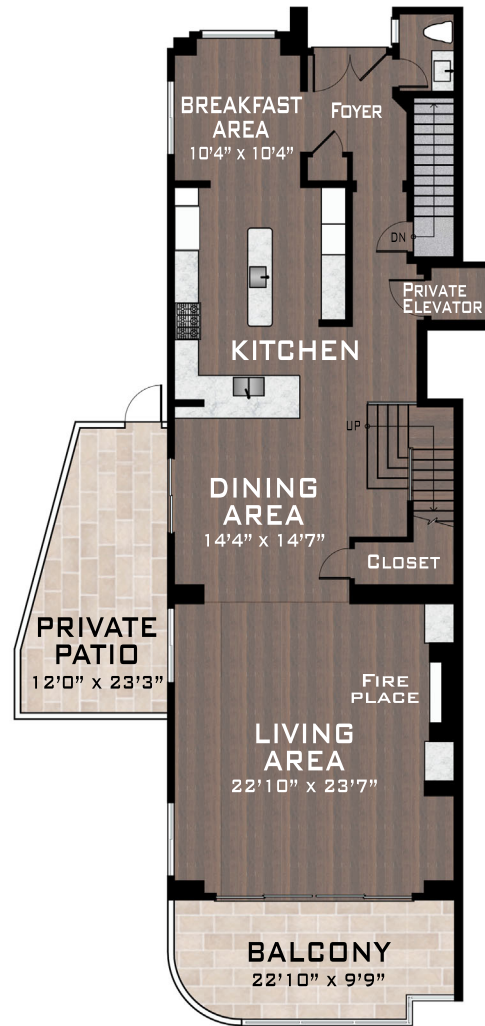

THE RESIDENCES AT CARBON BEACH

RESIDENCE FIVE | 3 BEDROOMS | 3.5 BATHROOMS | ROOF TERRACE | DUAL TWO CAR GARAGE
 INTERIOR: 3,212 SF | ROOF TERRACE: 590 SF | BALCONIES: 713 SF | GARAGES: 900 SF | **TOTAL: 5,415 SF**

ROOF

SECOND FLOOR

FIRST FLOOR

GARAGE