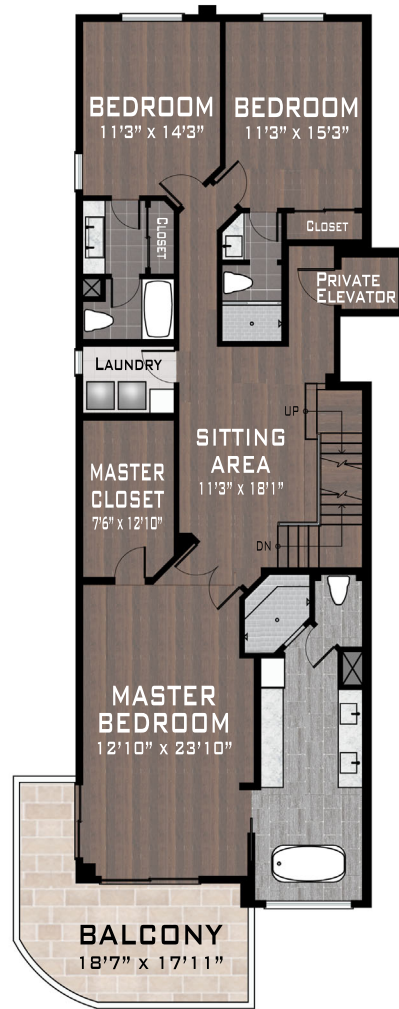

THE RESIDENCES AT CARBON BEACH

RESIDENCE FIVE | 3 BEDROOMS | 3.5 BATHROOMS | ROOF TERRACE | DUAL TWO CAR GARAGE
 INTERIOR: 3,212 SF | ROOF TERRACE: 590 SF | BALCONIES: 713 SF | GARAGES: 900 SF | **TOTAL: 5,415 SF**

ROOF

SECOND FLOOR

FIRST FLOOR

GARAGE