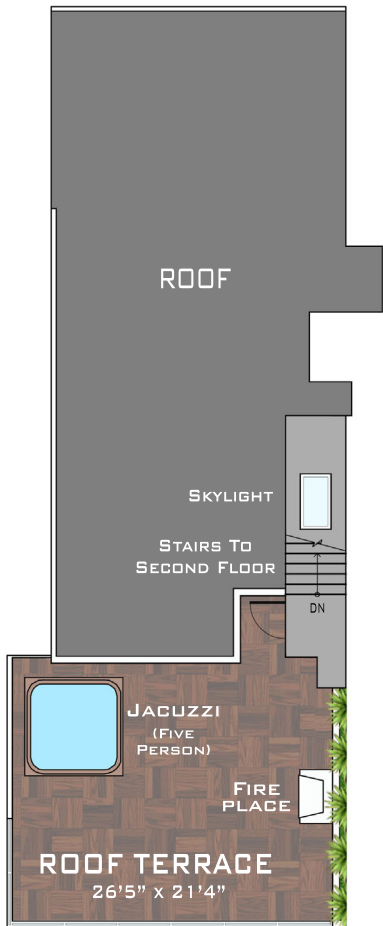

THE RESIDENCES AT CARBON BEACH

RESIDENCE FIVE | 3 BEDROOMS | 3.5 BATHROOMS | ROOF TERRACE | DUAL TWO CAR GARAGE
 INTERIOR: 3,212 SF | ROOF TERRACE: 590 SF | BALCONIES: 713 SF | GARAGES: 900 SF | **TOTAL: 5,415 SF**

ROOF

SECOND FLOOR

FIRST FLOOR

GARAGE