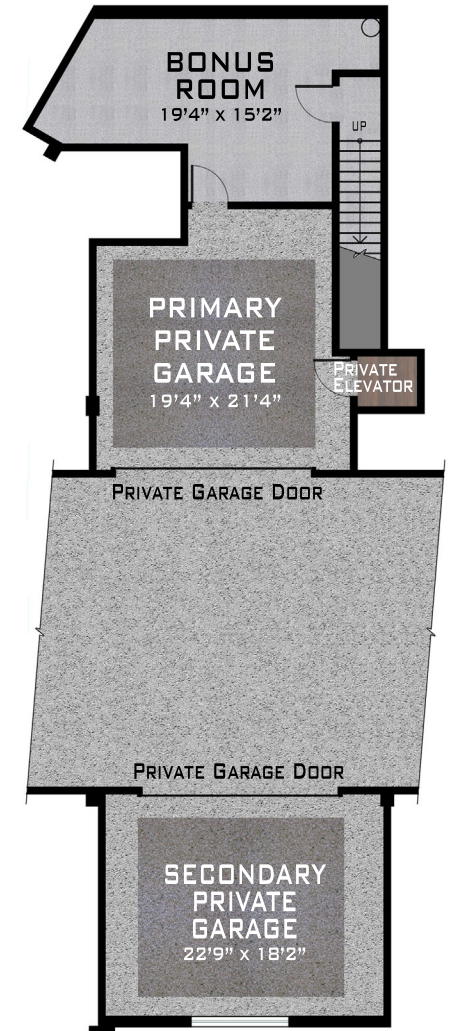

THE RESIDENCES AT CARBON BEACH

RESIDENCE FIVE | 3 BEDROOMS | 3.5 BATHROOMS | ROOF TERRACE | DUAL TWO CAR GARAGE
 INTERIOR: 3,212 SF | ROOF TERRACE: 590 SF | BALCONIES: 713 SF | GARAGES: 900 SF | **TOTAL: 5,415 SF**

ROOF

SECOND FLOOR

FIRST FLOOR

GARAGE